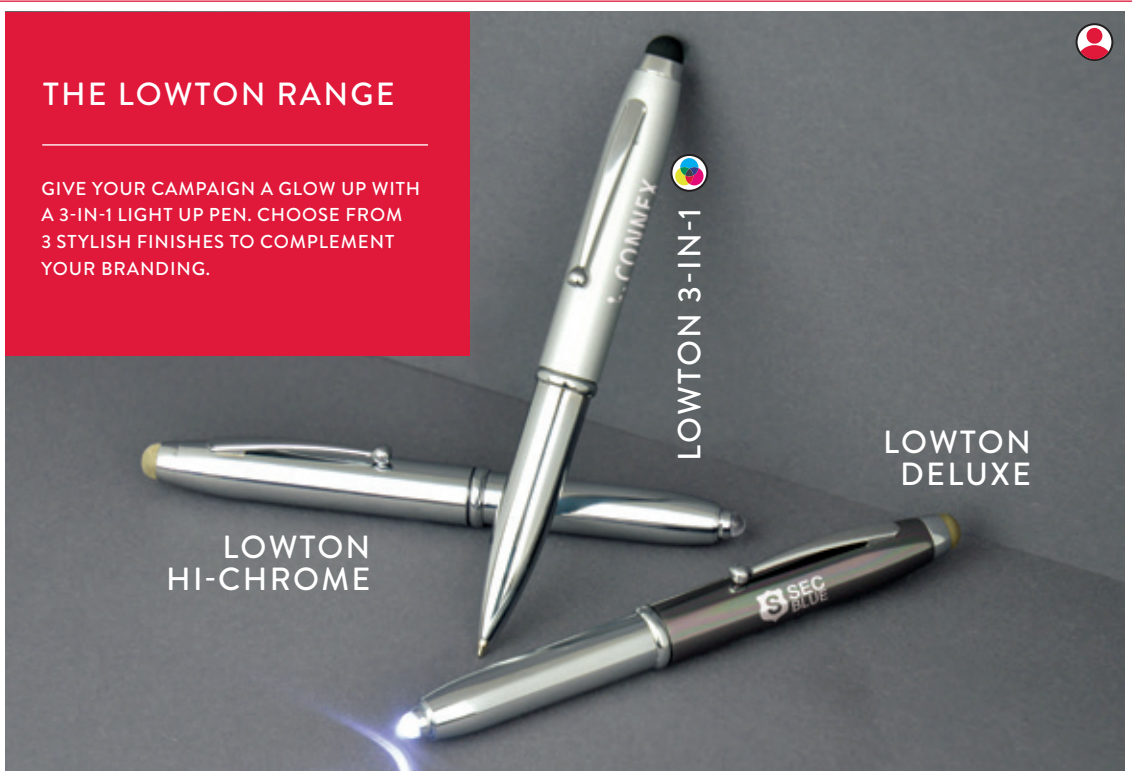

THE LOWTON RANGE

GIVE YOUR CAMPAIGN A GLOW UP WITH A 3-IN-1 LIGHT UP PEN. CHOOSE FROM 3 STYLISH FINISHES TO COMPLEMENT YOUR BRANDING.

TPC921101. LOWTON 3-IN-1

A multi-functional pen with a LED light at one end and a soft stylus on the other. Chrome and gun metal versions also available. Ink Colour: Black
Size: 125 x 11mm dia. Print: 35 x 7mm

TPC921102. LOWTON DELUXE BP

Our best selling multi-function pen with a high end twist! In addition to the ball pen and LED torch, this luxury gun metal version also features a stylish mesh fabric stylus. Ink Colour: Black
Size: 125 x 11mm dia. Print: 35 x 7mm

TPC921103. LOWTON HI-CHROME

Our best selling multi-function pen with a high end twist! In addition to the ball pen and LED torch, this luxury all chrome version also features a stylish mesh fabric stylus. Branding by engrave only. Ink Colour: Black
Size: 125 x 11mm dia. Engrave: 35 x 7mm

TPC690101. SYSTEMO 6-IN-1 BALL PEN

A hexagonal metal multi-function pen with a soft stylus, 'Slot' screwdriver, 'Phillips' screwdriver, cm/inch rule and spirit level! Can be supplied in a window box at additional cost. Engrave available (additional cost). Ink Colour: Black
Size: 150 x 10mm dia. Print: 60 x 4mm